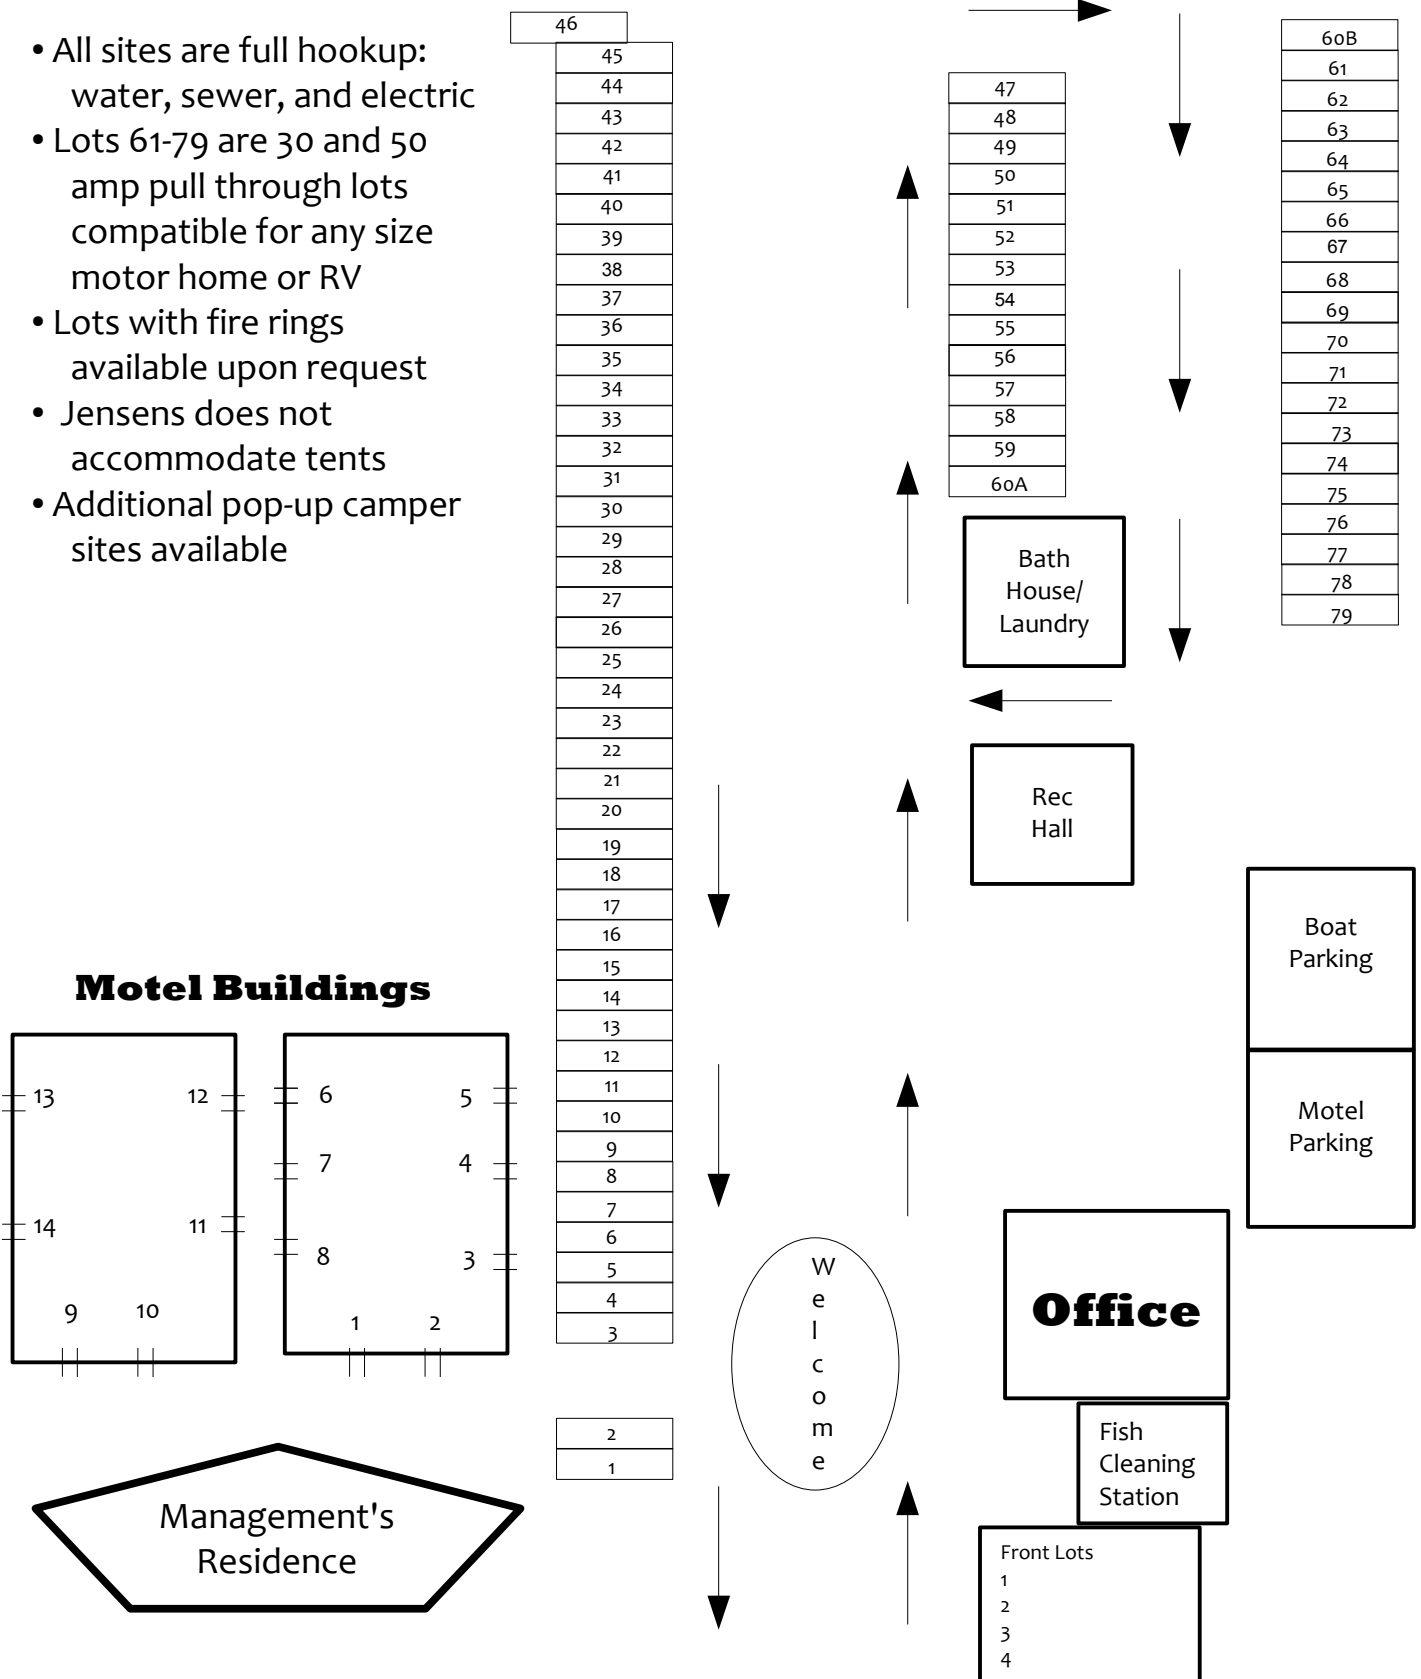

Welcome to Jensens RV Park and Motel

In beautiful South Haven, MI

- All sites are full hookup: water, sewer, and electric
- Lots 61-79 are 30 and 50 amp pull through lots compatible for any size motor home or RV
- Lots with fire rings available upon request
- Jensens does not accommodate tents
- Additional pop-up camper sites available

Motel Buildings