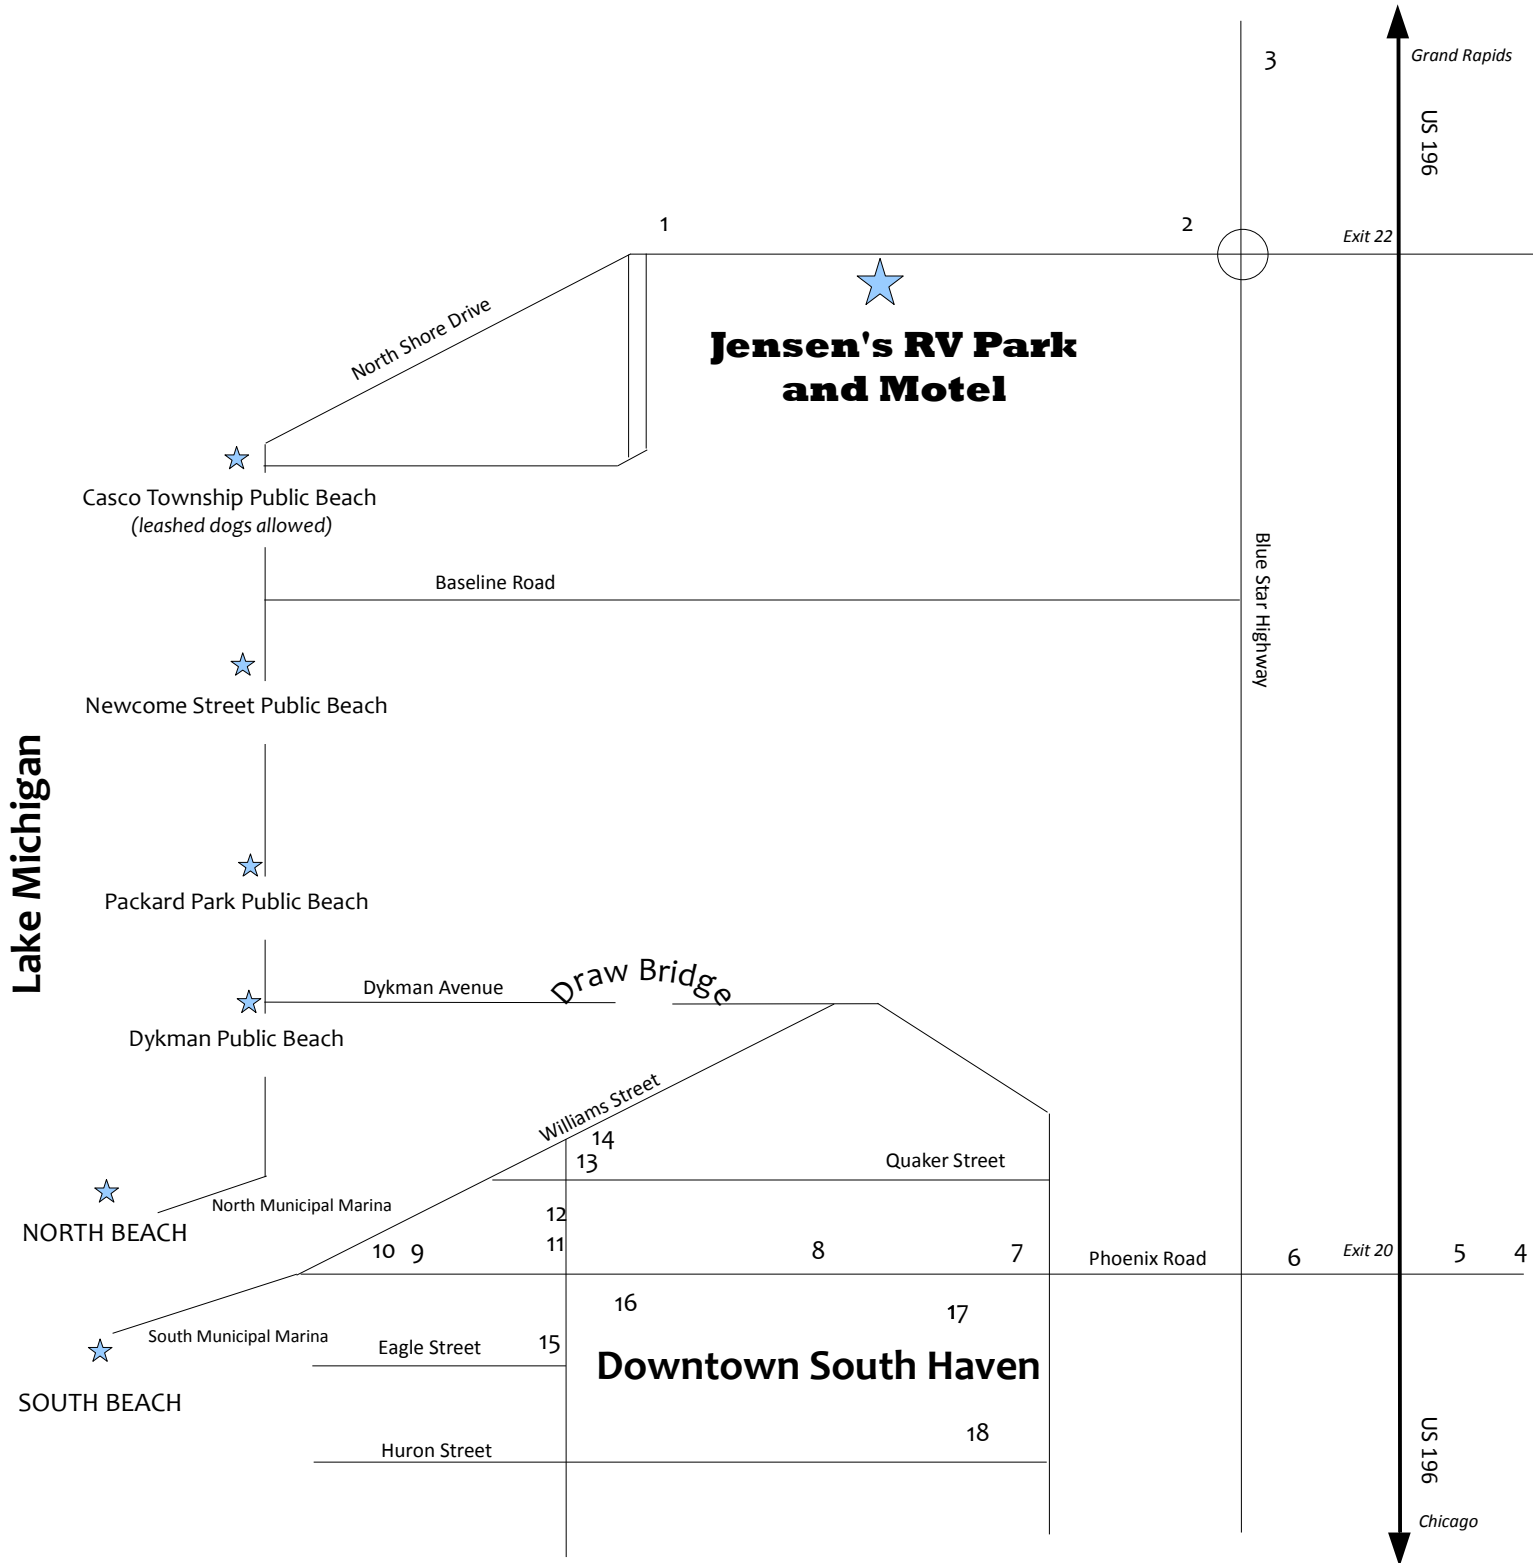

Map of Beautiful South Haven

- 1 Sophie's Steakhouse and Bar
- 2 Cousin's Restaurant
- 3 South Haven Country Club
- 4 Sherman's Dairy Bar
- 5 Walmart
- 6 Meijer

- 7 Dairy Queen
- 8 Phoenix Street Cafe
- 9 Black River Tavern
- 10 Taste
- 11 Michigan Theater
- 12 Su Casa

- 13 Castle Spa
- 14 York's and The Idler Riverboat
- 15 Maria's of Italy
- 16 Clementine's
- 17 The Pavillion (Summer Farmer's Market, Winter Ice Skating)
- 18 Cafe Julia